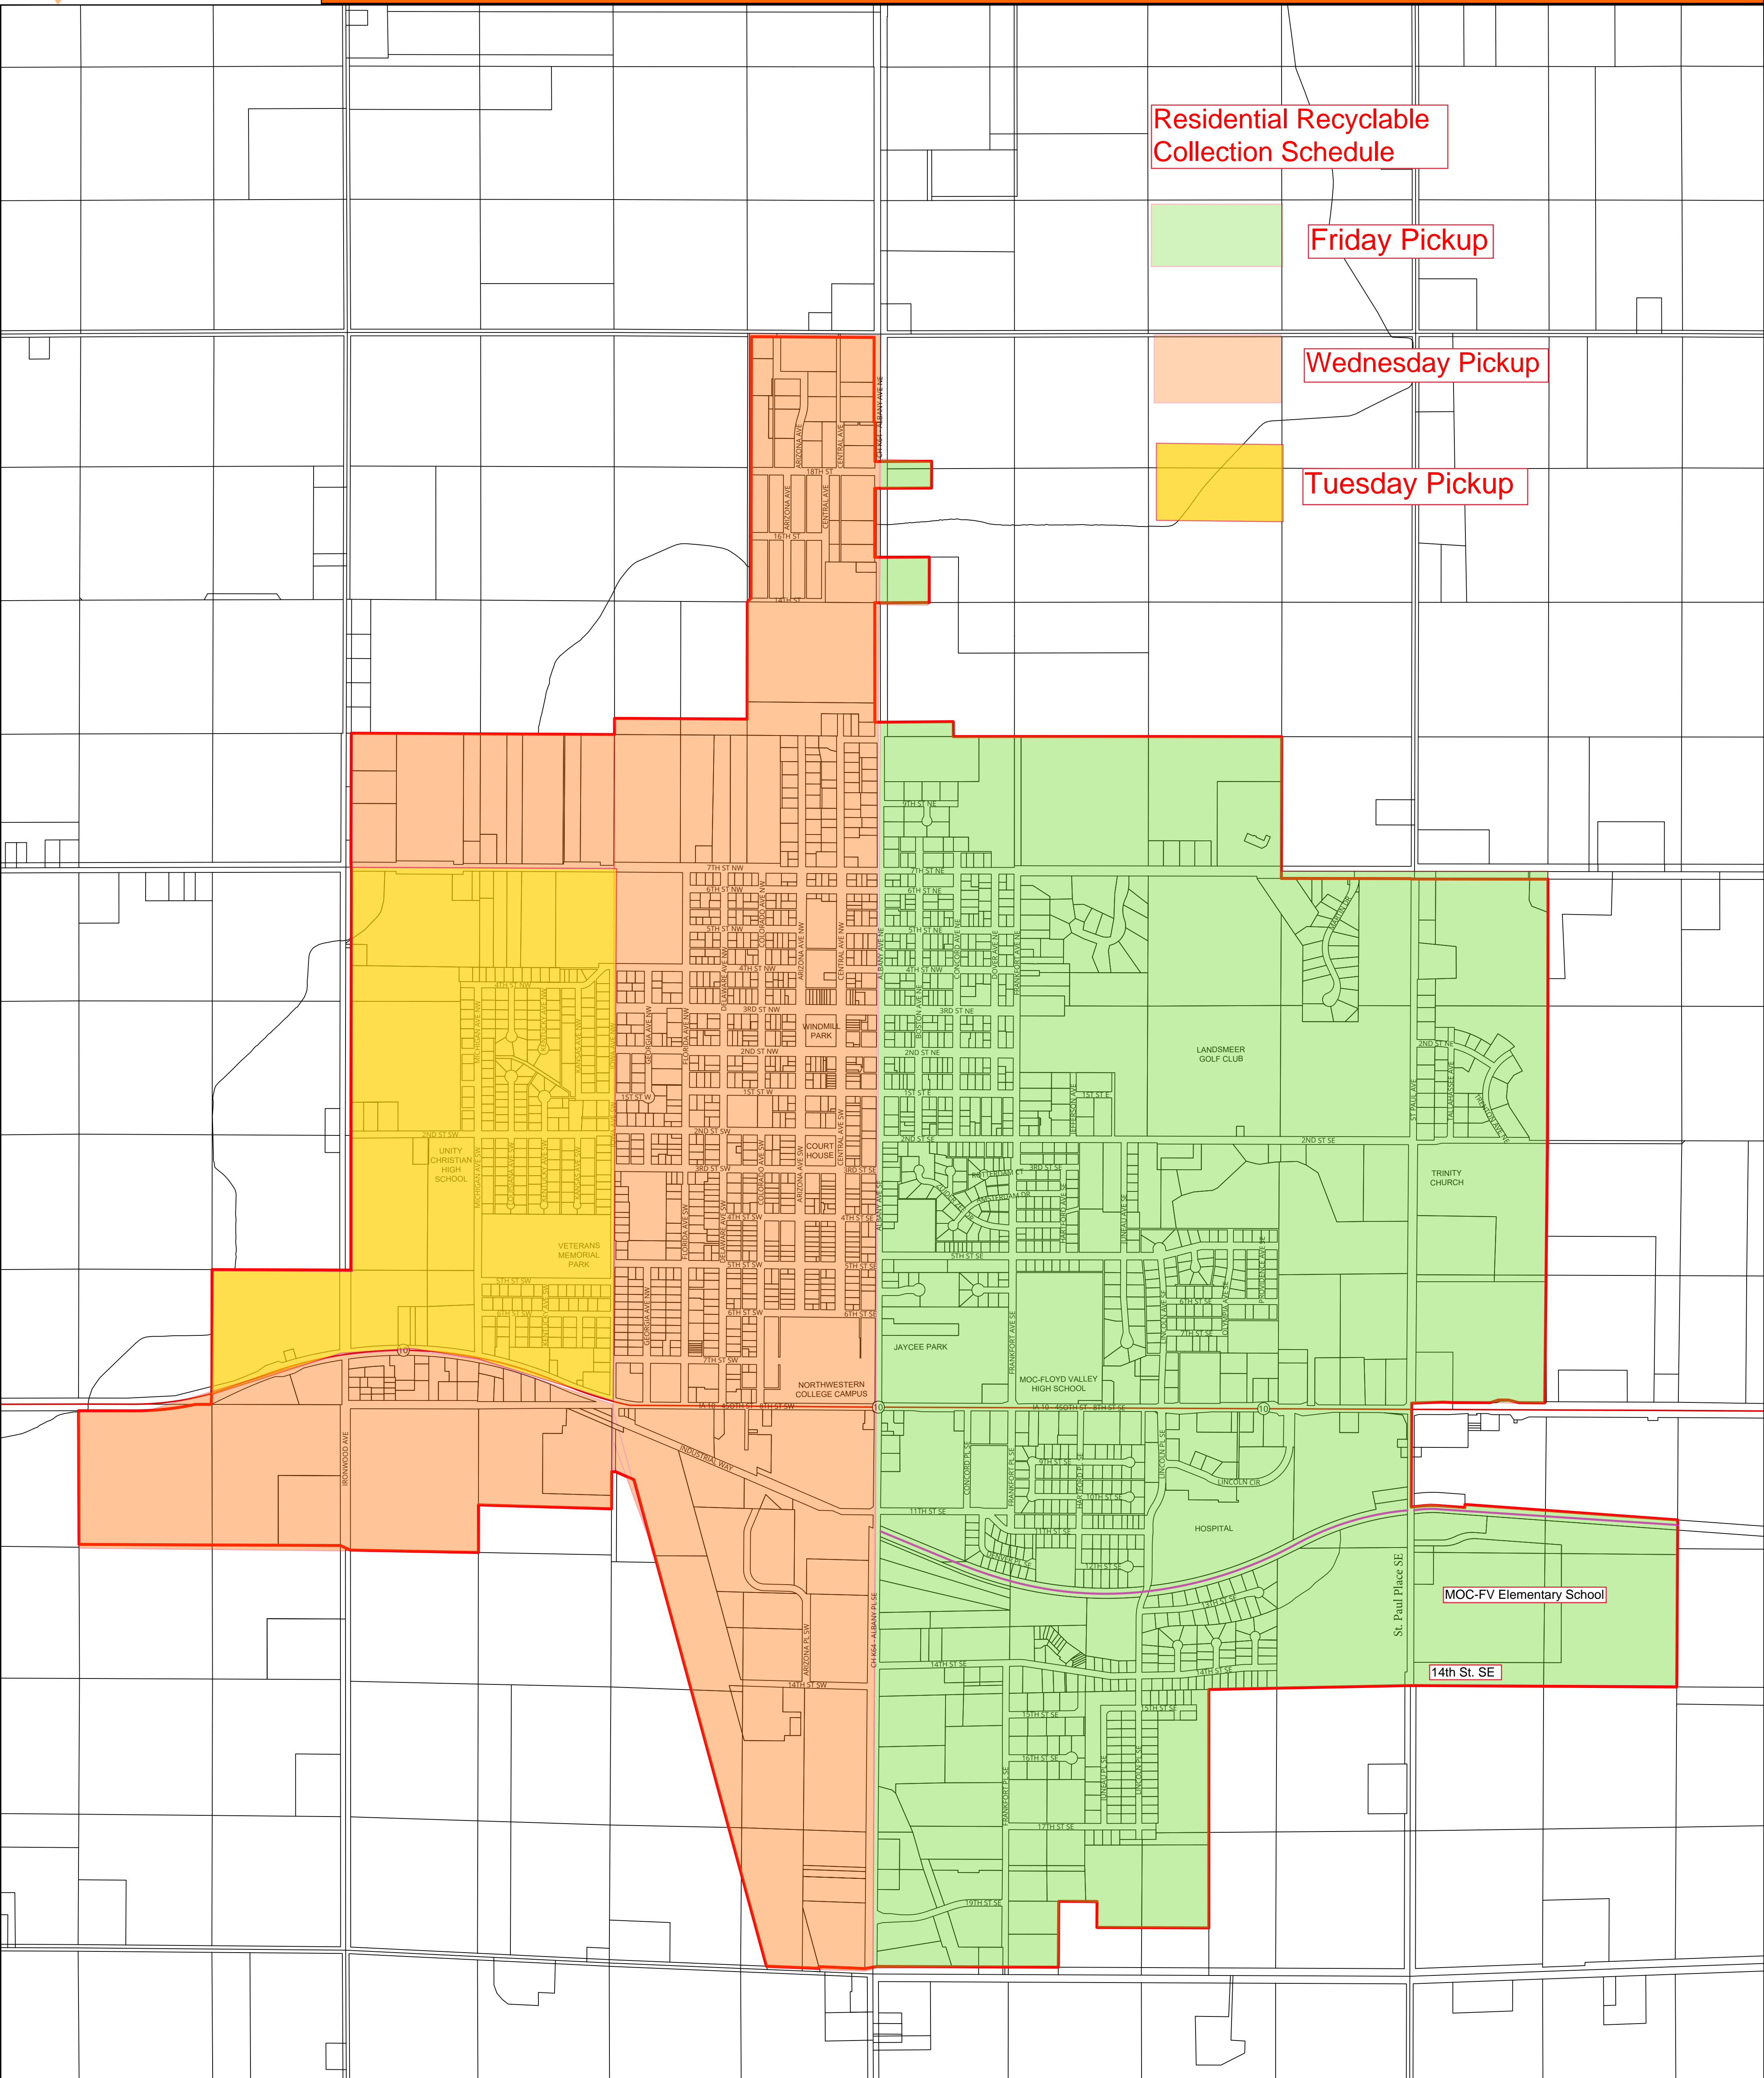

Orange City, Iowa

City Map

Residential Recyclable
Collection Schedule

Friday Pickup

Wednesday Pickup

Tuesday Pickup

Orange City

IA

*Designed by TownMapsUSA.com

Drawn 01-05-2022 By SMB	Checked by
Revised	SDT
Sheet 1 (24x36)	Project No. E21097

LEGEND

City Boundaries

Iowa Highway 10

Puddle Jumper Trail

GRAPHIC SCALE
0 375 750
1" = 750'